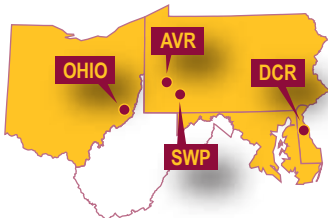

Ohio Terminal Railway

CONTACTS:

Marketing:
 Mike Filoni 412-426-2600
 Customer Service: 412-426-2800

www.carloadexpress.com

Allegheny Valley Railroad (AVR) ■ Delmarva Central Railroad (DCR)
 Ohio Terminal Railway (OHIO) ■ Southwest Pennsylvania Railroad (SWP)